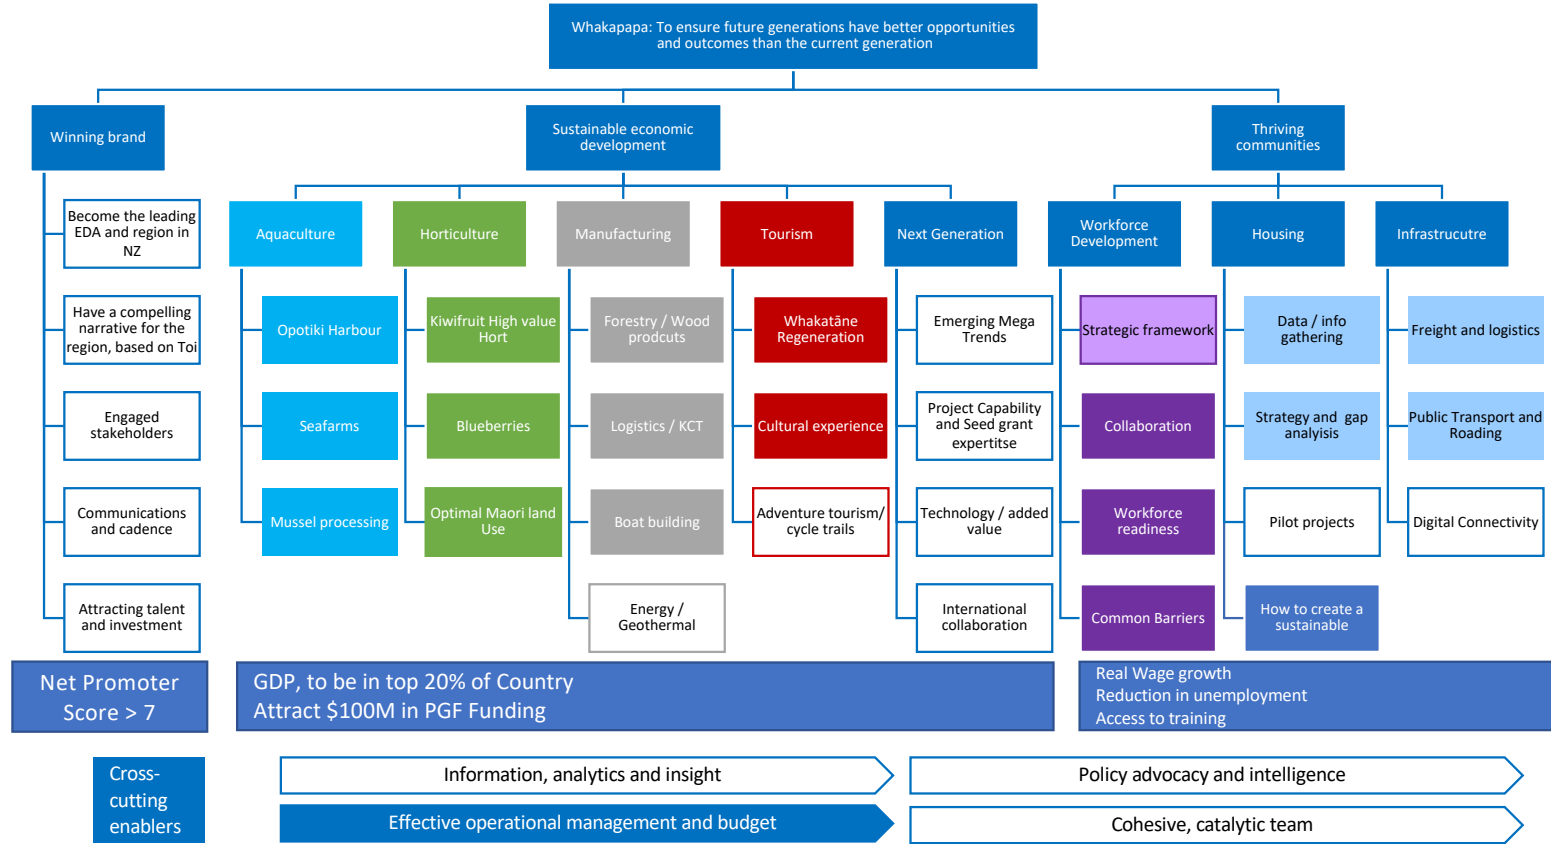

# Toi EDA – Strategic Framework

*Tini o Toi – kia tipu, kia puawai*

**KEY**

- Under implementation
- Future opportunity
- Priority action - workforce
- Priority initiative – housing/ infrastructure